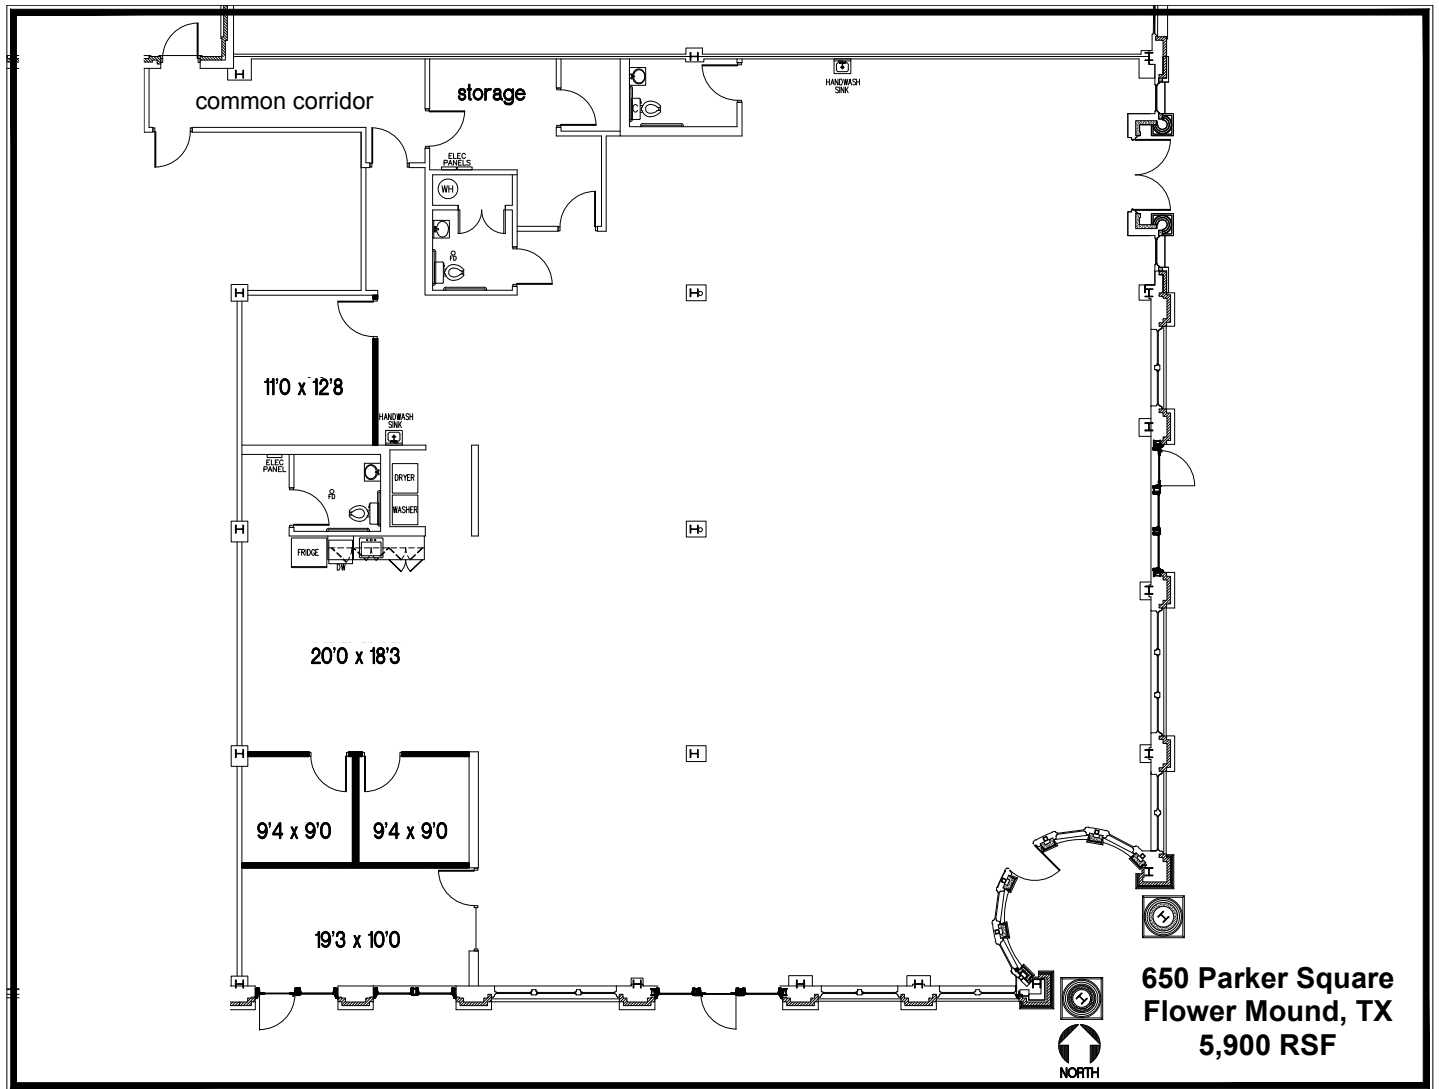

BRIDGE REALTY
of
TEXAS
COMMERCIAL REAL ESTATE

FLOOR PLAN

650 Parker Square
Flower Mound, TX